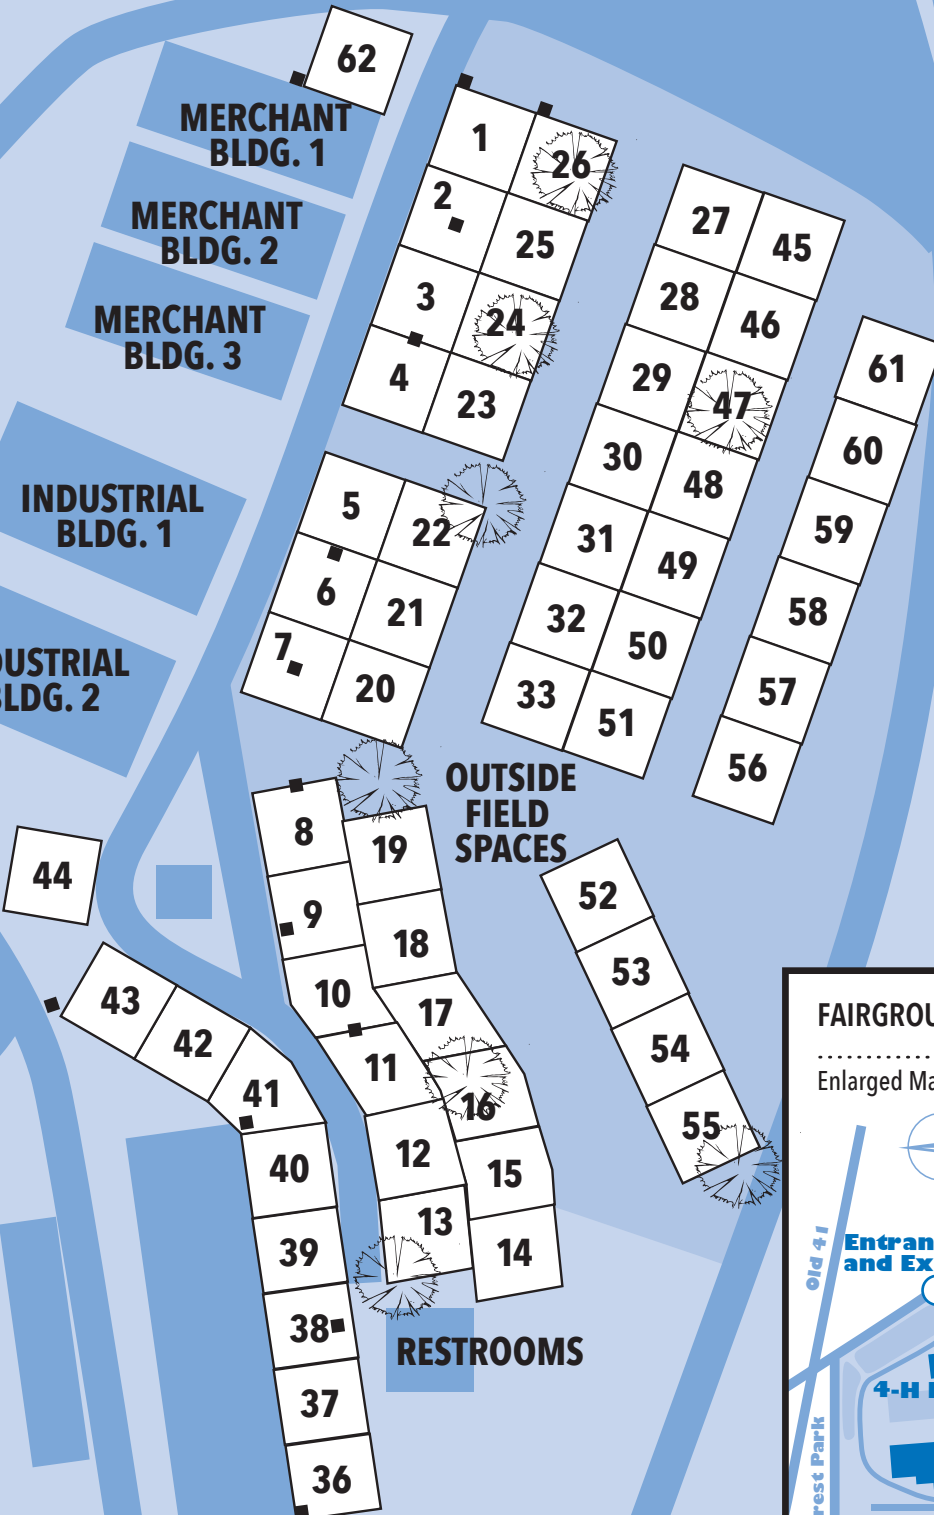

LEGEND

1- 62 Outside Field Spaces - 35' x 35'

Power: 5' X 15' Pad with Posts

Tree

PARKING

TOYOTA
EVENTS
CENTER

MERCHANT
BLDG. 1

MERCHANT
BLDG. 2

MERCHANT
BLDG. 3

INDUSTRIAL
BLDG. 1

INDUSTRIAL
BLDG. 2

OUTSIDE
FIELD
SPACES

RESTROOMS

FAIRGROUNDS MAP

Enlarged Map Area